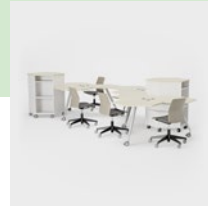

TABLES

The hexagonal tables can be combined in a number of constellations, from small groups to long tables.

TX3

T80PG

T80PG

TABLETOP 23 mm, chipboard with laminate (beech, birch, oak, white, light grey) with matching plastic lipping. **UNDERFRAME** Round, powder-coated steel tubing (silver grey, white) with lockable castors. **TABLE HEIGHT** 740 mm. **OPTIONS** Cable port with electrical sockets. **SCALE** 1:100. **UNIT** mm. **DESIGN** Kinnarps.