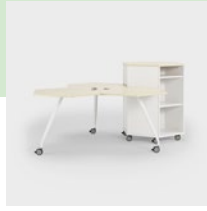

[Kinnarps.com/thebettereffectindex](https://kinnarps.com/thebettereffectindex)

SUPPORTS ALL KINDS OF COLLABORATION

- Complete series containing tables, storage units and stools.
- The series supports collaboration and project-based work in all environments – at the office, in school, in the lounge and at conferences.
- The hexagonal shape means that all modules can be easily combined in new constellations.
- Smart mobility – tables and storage units on castors and lightweight stools make it easy to move your furniture.
- Storage units of varying heights facilitate both sitting and standing work.
- The tables can be equipped with electrical sockets for charging electronics.
- Mix and match stool upholstery with textiles from Kinnarps Colour Studio. The upholstery comes with or without a button.

TABLES

The hexagonal tables can be combined in a number of constellations, from small groups to long tables.

TX3

T80PG

T80PG

TABLETOP 23 mm, chipboard with laminate (beech, birch, oak, white, light grey) with matching plastic lipping. **UNDERFRAME** Round, powder-coated steel tubing (silver grey, white) with lockable castors. **TABLE HEIGHT** 740 mm. **OPTIONS** Cable port with electrical sockets. **SCALE** 1:100. **UNIT** mm. **DESIGN** Kinnarps.

FUNCTIONS & OPTIONS

POWER SOCKET
For charging electronics.

ANGLED LEGS
Provide adequate space below the tabletop. Available in silver grey and white.

CASTORS
Easy-to-roll castors for increased flexibility. Lockable.