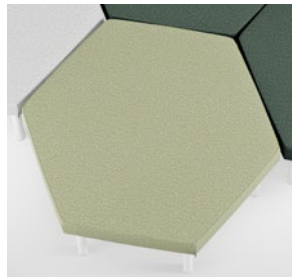

PLAIN CUSHION

Upholstery with a clean, simple design.