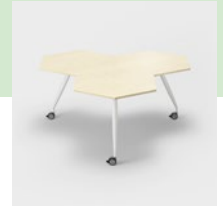

TABLES

The hexagonal tables can be combined in a number of constellations, from small groups to long tables.

TX3

T80PG

T80PG

TABLETOP 23 mm, chipboard with laminate (beech, birch, oak, white, light grey) with matching plastic lipping. **UNDERFRAME** Round, powder-coated steel tubing (silver grey, white) with lockable castors. **TABLE HEIGHT** 740 mm. **OPTIONS** Cable port with electrical sockets. **SCALE** 1:100. **UNIT** mm. **DESIGN** Kinnarps.

FUNCTIONS & OPTIONS

POWER SOCKET
For charging electronics.

ANGLED LEGS
Provide adequate space below the tabletop. Available in silver grey and white.

CASTORS
Easy-to-roll castors for increased flexibility. Lockable.