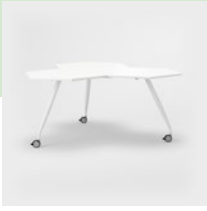

TABLES

The hexagonal tables can be combined in a number of constellations, from small groups to long tables.

TX3

T80PG

T80PG

TABLETOP 23 mm, chipboard with laminate (beech, birch, oak, white, light grey) with matching plastic lipping. **UNDERFRAME** Round, powder-coated steel tubing (silver grey, white) with lockable castors. **TABLE HEIGHT** 740 mm. **OPTIONS** Cable port with electrical sockets. **SCALE** 1:100. **UNIT** mm. **DESIGN** Kinnarps.

FUNCTIONS & OPTIONS

POWER SOCKET
For charging electronics.

ANGLED LEGS
Provide adequate space below the tabletop. Available in silver grey and white.

CASTORS
Easy-to-roll castors for increased flexibility. Lockable.