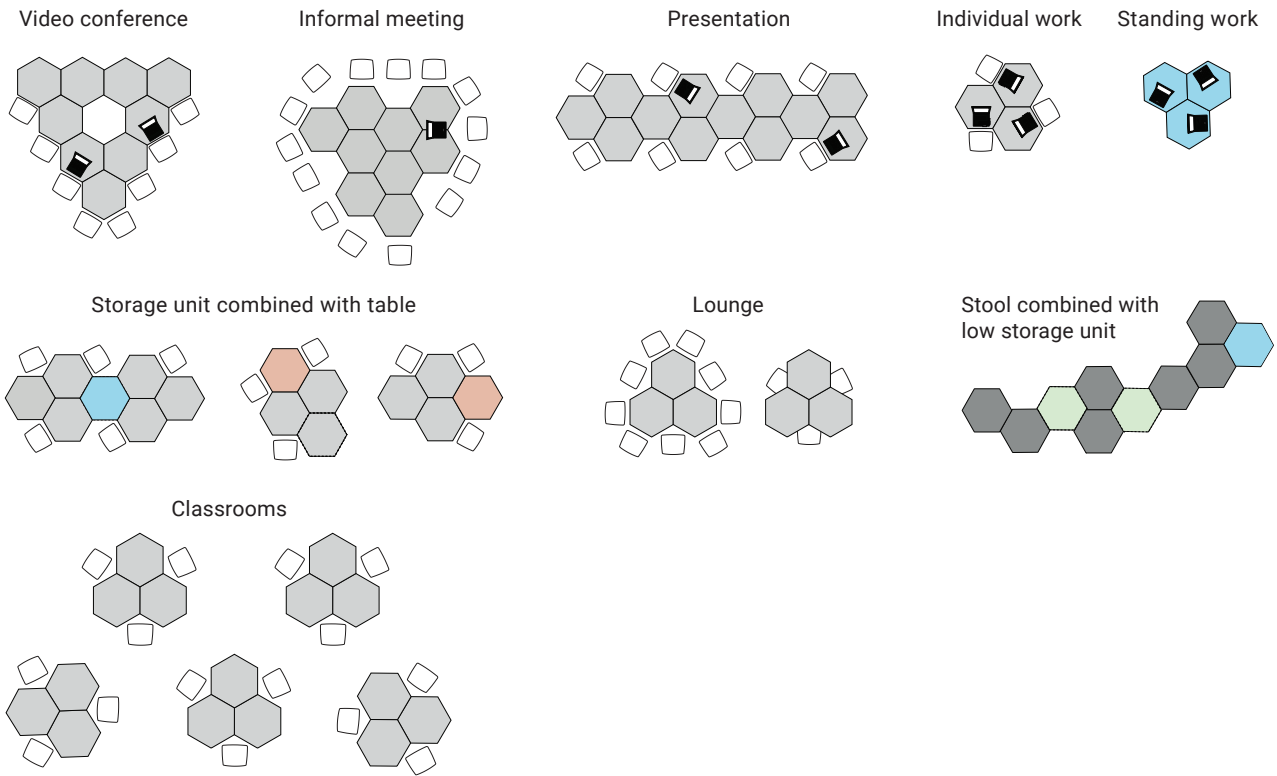

STOOL

The hexagonal stools can be used for section seating in varying constellations. The stools can also be combined with storage units and tables of different heights.

TXP SEAMB

TXP SEAM

TXP

800

Triaxagon Stool

FUNCTIONS & OPTIONS

CUSHION WITH BUTTON AND SEAM

Upholstery with designed details that highlight the shape of the stool.

PLAIN CUSHION

Upholstery with a clean, simple design.

LEGS

The stool has six sturdy legs. Choose between silver grey or white.

COMBINATIONS

Each module can be connected to the next to make new shapes and constellations.
Flexible, space-efficient and can easily be rearranged based on your needs.

LAMINATE

Birch Beech Oak White Light grey