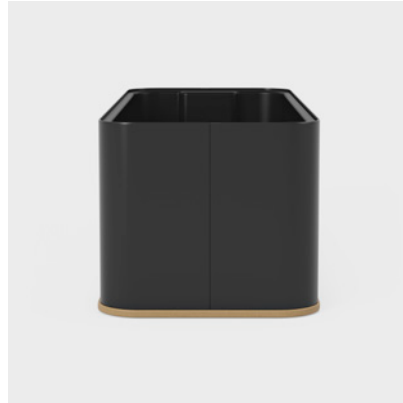

PLANT BOX WITH TRAY

The plant box is available with or without a tray.